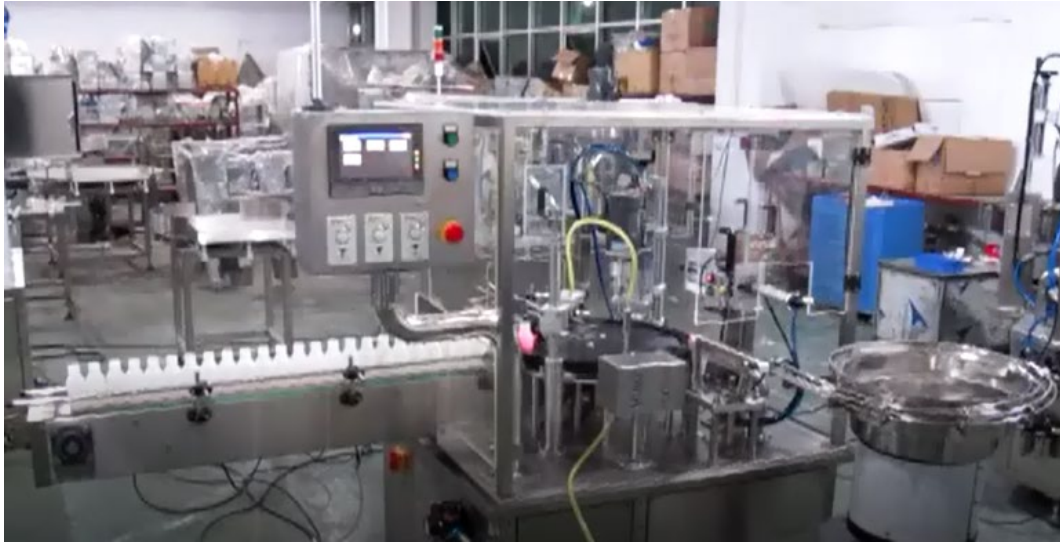

**ROTARY Automatic Bottle Filling and Capping Machine  
ROTODEX 9888**

Automatic Bottle Infeed Rotary Table

- 800mm diameter

Automatic Bottle Infeed Indexing Conveyor

- Positions bottle for filling 1 or 2 at a time

Automatic Filling

- Liquids – piston filler
- Powders – auger filler
- Solids – scale filler

Automatic Cap Sorting and Loading

- Vibratory feeding bowl 14” diameter

Outbound Rotary Collection Table

- 800mm diameter

PLC and touch screen control

Compact size

Modular design

Up to 30 bottles per minute

220V – 1 Phase